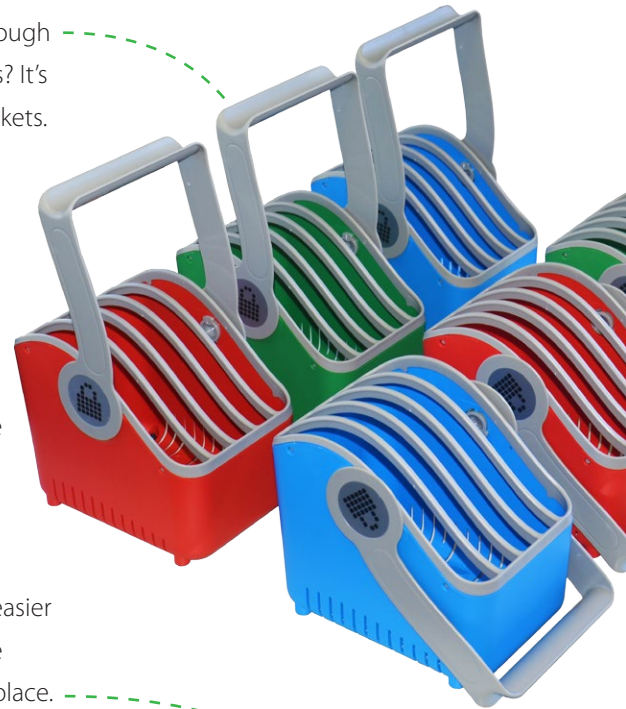

Secure! After a day of use, lock the sliding top lid and attach the heavy duty anchor kit for securing the Cart whilst it's not in use.

Efficient charging. With 2.1 amp power at each port, the iQ 30 Cart is capable of charging up to 30 iPad or other compatible Tablet devices at the same time.

Style meets functionality. The iQ 30 Cart features a sliding top lid so that devices can be accessed quicker, easier and by more users at once.

Compatible. Universal design and functionality makes it compatible with all iPad models and Tablets, with or without cases.²

- Durable and lightweight construction
- Receive six removable Carry Baskets
- Each Carry Basket can hold up to 5 devices

Modular and mobile. With the ability to remove the IQ 16 Sync Charge Boxes from the iQ 30 Cart, syncing and charging can occur almost anywhere, independently of the Cart.

Improved cable management. Neater and easier to set up. The iQ 30 Cart features a new centre channel system which holds all the cables in place.

Lock it down! Worried about the whole iQ 30 Cart going missing? We've thought of that too... The Cart is equipped with a heavy duty anchor kit so that you can lock the whole Cart down.